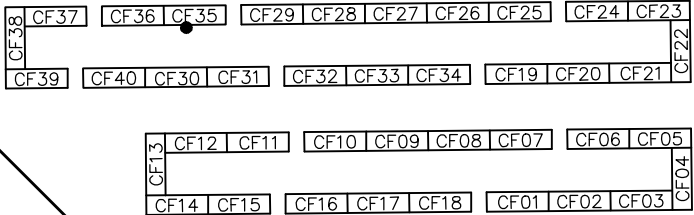

DETROIT UNION

LEGO

EUROPEAN ENTHUSIASTS

HOBO

NTRAK

SWANTON